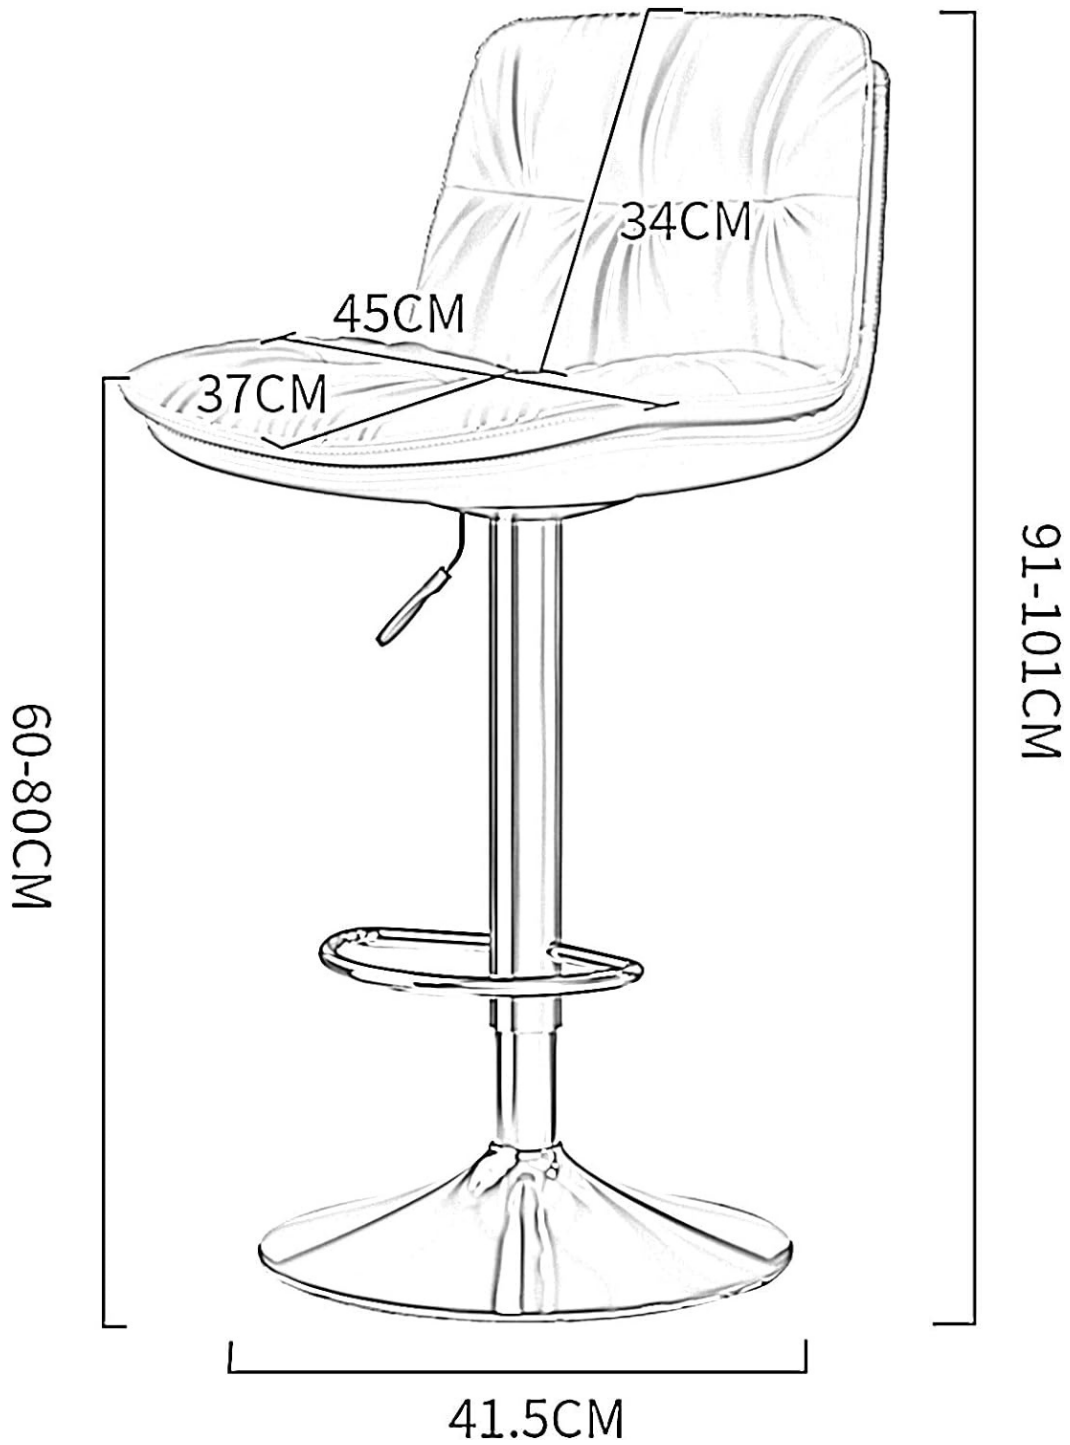

# FEATURES

- The height can be set at will + 360° rotation, and the curve fits the back support.
- Ergonomic design Soft bag backrest, waterproof nappa leather double seat, soft and comfortable, breathable and not stuffy.
- Dimensions (L×H) 47×117cm/18.5×46in.
- High quality bar stool : The surface of the barstool is made of high-quality Leather, which is delicate, wear-resistant and durable, and easy to care for. High density sponge filling inside the bar chair provides good comfort.
- Double-layer cushion: Hip support, filled with high-resilience sponge, waterproof and soft, and will not collapse after sitting for a long time.

# DIMENSIONS

**[www.aadinathfurniture.com](http://www.aadinathfurniture.com)**  
**[Sales@aadinathfurniture.com](mailto:Sales@aadinathfurniture.com)**  
**Content No. : +91 9319888199**