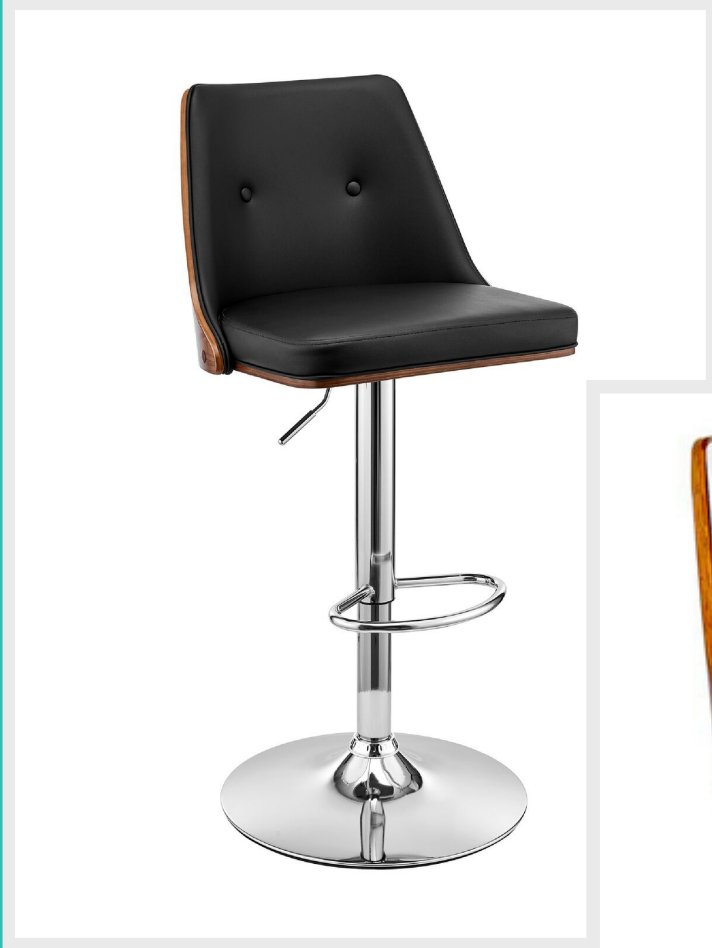

COLOUR OPTIONS