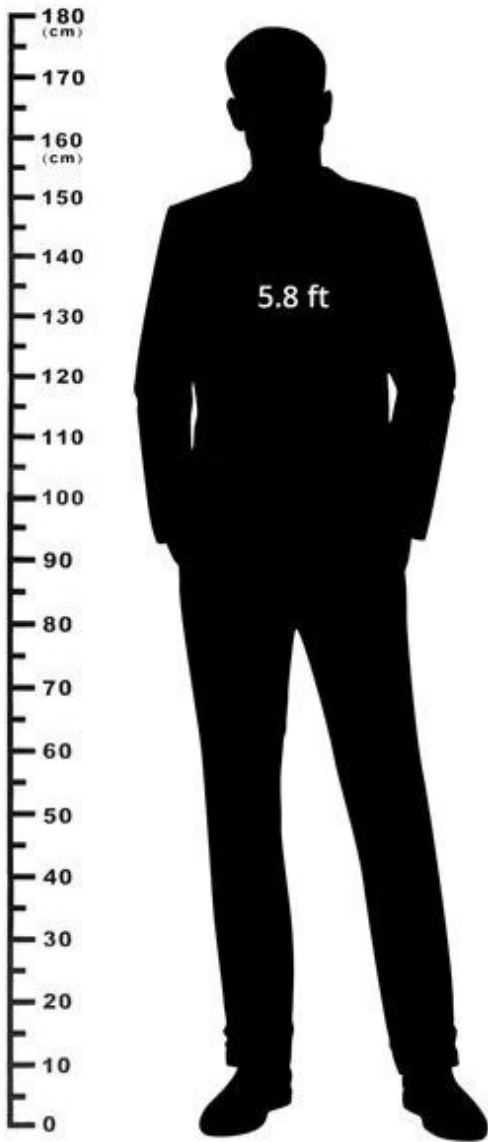

Special Edition

DIMENSIONS